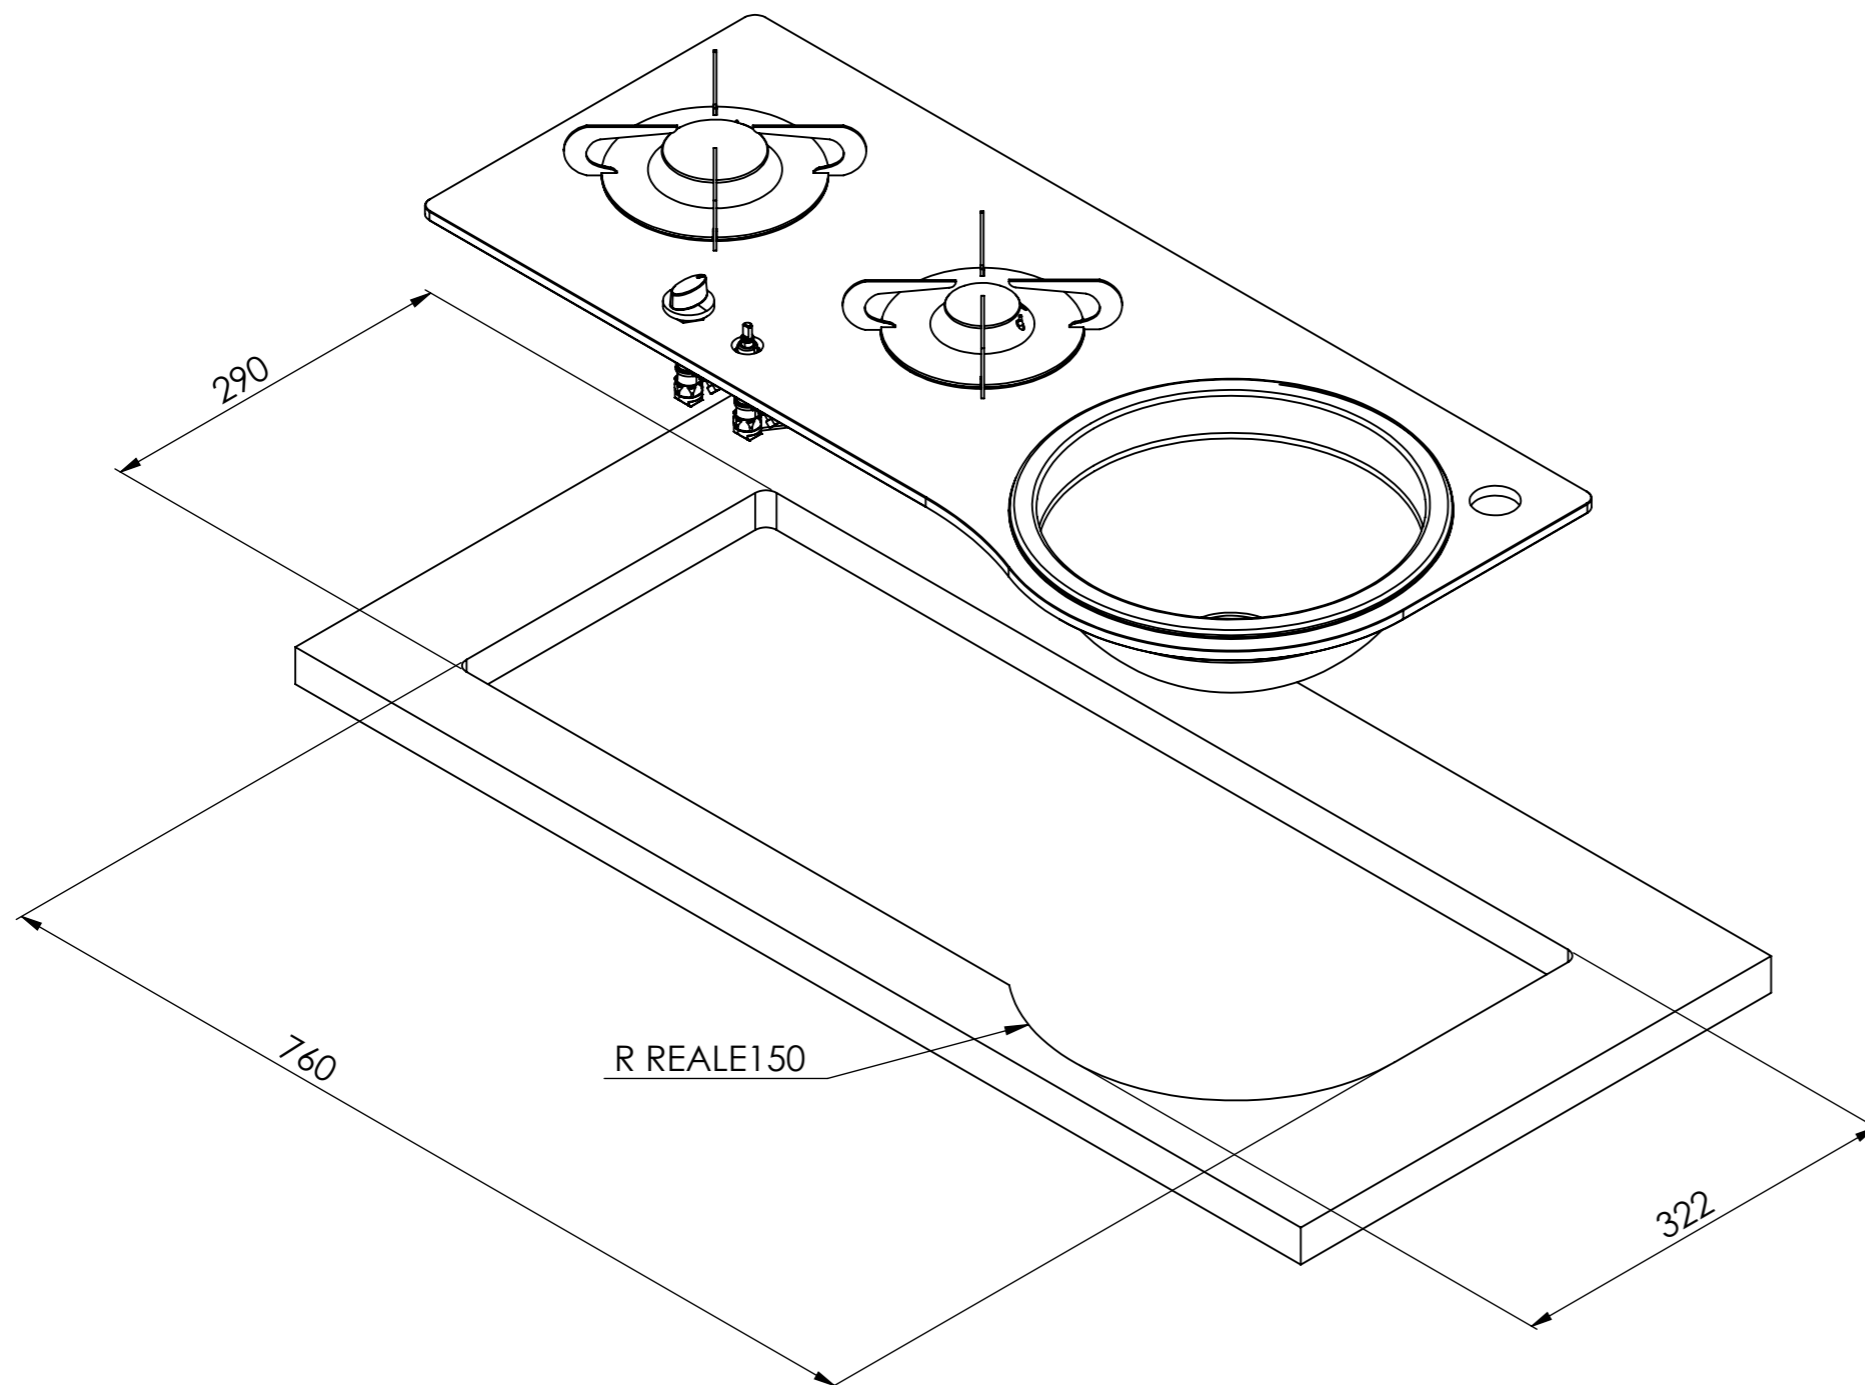

Il contenuto del documento è puramente indicativo. Ci riserviamo il diritto di apportare al prodotto, in qualsiasi momento e senza preavviso, eventuali modifiche tecniche.

This document is purely indicative. We reserve the right to modify the product, in any moment and without notice of any technical changes

  www.cansrl.com	Material:	Date-Data: 05/05/2021	
	Materiale:	Dimensions in mm.	Weight Kg: 5.64
	Treatment:	Dimensioni in mm.	
	Finitura:	Description: PIANO COMBINATO IN VETRO - PV1364-S Descrizione: GLASS COMBINED COOK TOP - PV1364-S	
		Article number: Articolo: PV1364-S	

Tutti i diritti sono strettamente riservati. E' vietata qualsiasi forma di utilizzo e/o riproduzione senza autorizzazione della CAN S.r.l.
All rights are strictly reserved. Any form of reproduction or issue is forbidden without permission of CAN S.r.l.